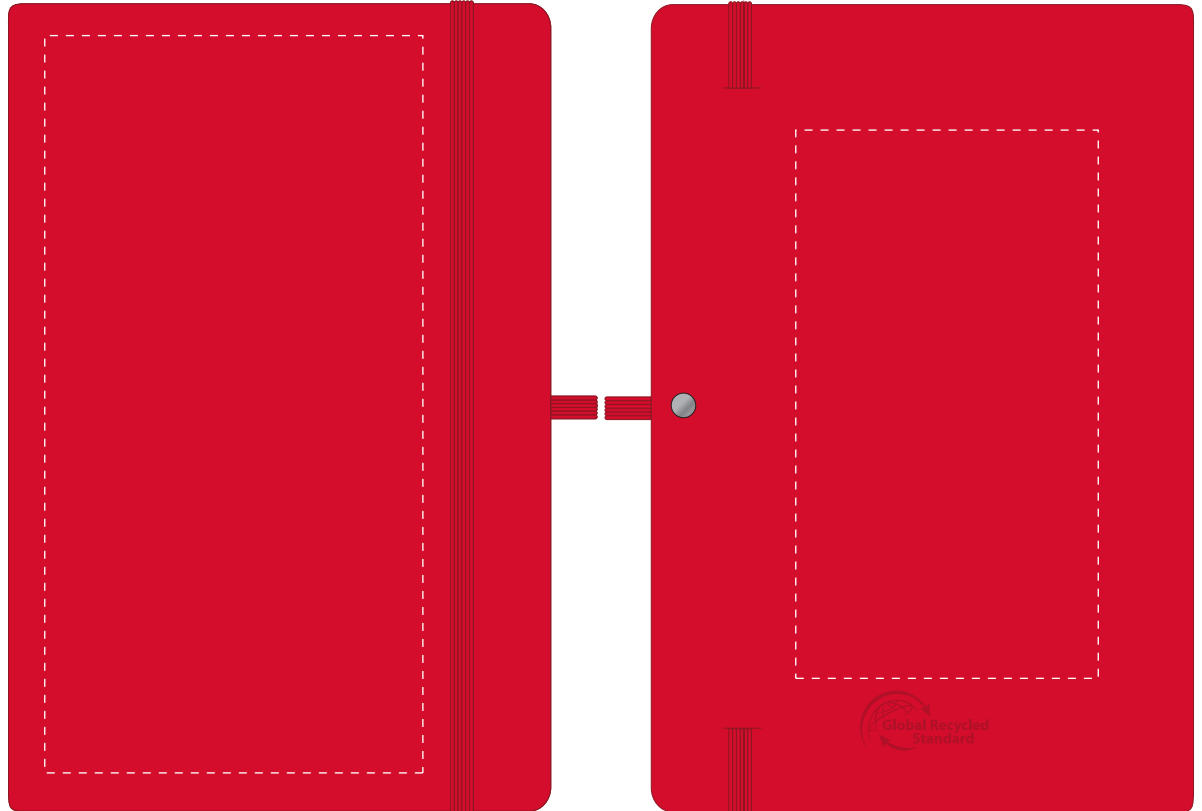

Your Ref:	Quantity:	Product Code: QS2345
Our Ref:	Version: 1	Product Colour: RED

PRINTING CONCERNS:**PRODUCT INFO: DUE TO THE NATURE OF THE PRODUCT THE PRINT POSITION MAY VARY BY 2 - 3 MM**

We stock this item in the following colours

**PANTONE REFERENCE(S)**

- Colour 1
- Colour 1
- Colour 1
- Colour 1

ARTWORK SCALE 50%

Product Image for visualisation
- colours may vary

- CENTRED TO PRINT AREA
- CENTRED TO NOTEBOOK

The dashed line is to demonstrate print area and will not appear on your printed item